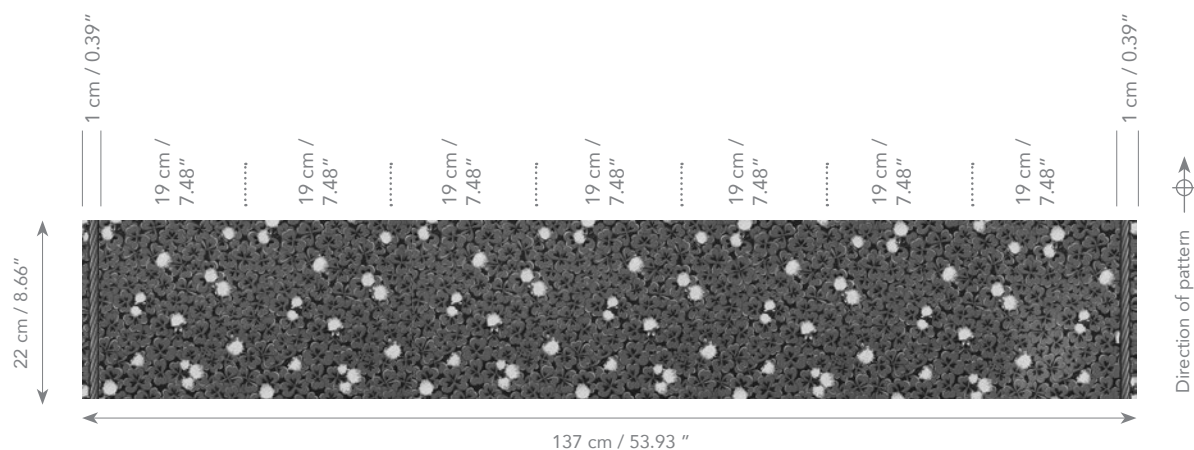

# DÉCORS BARBARES

BY NATHALIE FARMAN-FARMA

**PATTERN** *Trefles*

**REF** 4400 / WHITE  
4401 / PINK

**CONTENT** 100% COTTON

**TOTAL WIDTH INCLUDING BORDER** 137 CM / 53.93"

**REPEAT WIDTH** 19 CM / 7.48"

**REPEAT HEIGHT** 22 CM / 8.66"

**BORDER WIDTH** 1 CM / 0.39"

THIS FABRIC HAS A 1 CM / 0.39" BORDER ON EACH SIDE.

HAND PRINTED IN FRANCE

INFO@DECORSBARBARES.COM  
INSTAGRAM: @NATHALIEFARMANFARMA  
WWW.DECORSBARBARES.COM